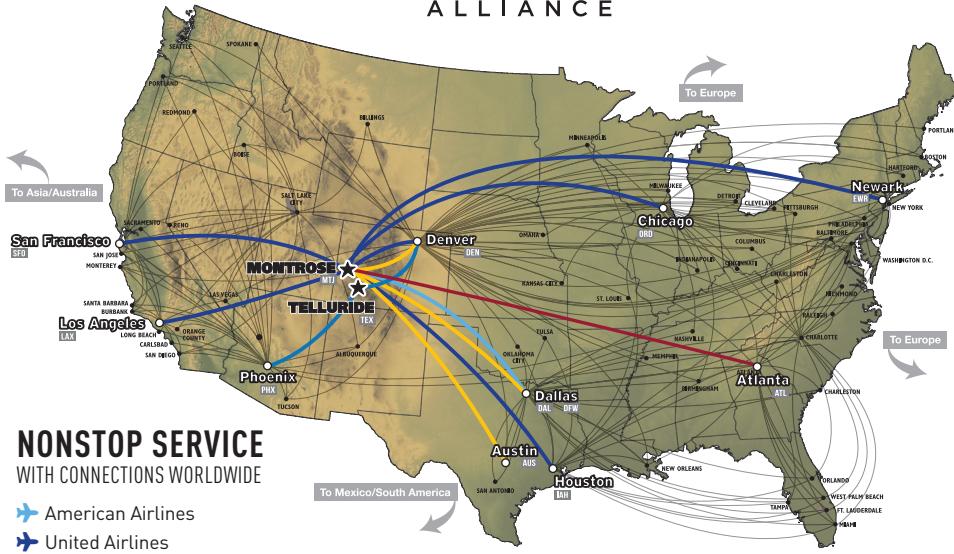

COLORADO FLIGHTS ALLIANCE

NONSTOP SERVICE WITH CONNECTIONS WORLDWIDE

- ✈ American Airlines
- ✈ United Airlines
- ✈ Denver Air Connection/United
- ✈ Delta Air Lines
- ✈ Southwest Airlines

	AIRPORT	FREQUENCY	DATES
ATLANTA			
DELTA	ATL → MTJ	Daily	Dec 16- Apr 7
AUSTIN			
SOUTHWEST	AUS → MTJ	Saturday	Mar 2 - Mar 30
CHICAGO			
UNITED	ORD → MTJ	Daily	Dec 21 - Mar 30
DALLAS			
AMERICAN	DFW → MTJ	1 - 3x Daily	Year-Round
SOUTHWEST	DAL → MTJ	Daily	Dec 16- Apr 8
DENVER			
DENVER AIR/UNITED/AMERICAN	DEN → TEX	1 - 3x Daily	Year-Round
UNITED	DEN → MTJ	2 - 5x Daily	Year-Round
SOUTHWEST	DEN → MTJ	1 - 3x Daily	Year-Round
HOUSTON			
UNITED	IAH → MTJ	Daily	Dec 21 - Mar 30
LOS ANGELES			
UNITED	LAX → MTJ	Sat & Sun	Dec 16 - Mar 30
NEW YORK			
UNITED	EWR → MTJ	Daily	Dec 21 - Mar 30
PHOENIX			
DENVER AIR/UNITED/AMERICAN	PHX → TEX	Daily; Thu-Sun Nov & April	Year-Round
SAN FRANCISCO			
UNITED	SFO → MTJ	Daily Holiday; 2 - 3x weekly	Dec 21 - Mar 30

*Flight times and schedule subject to change

TELLURIDE/MONTROSE (TEX & MTJ)

2023/2024

WINTER NON-STOP FLIGHT SCHEDULE